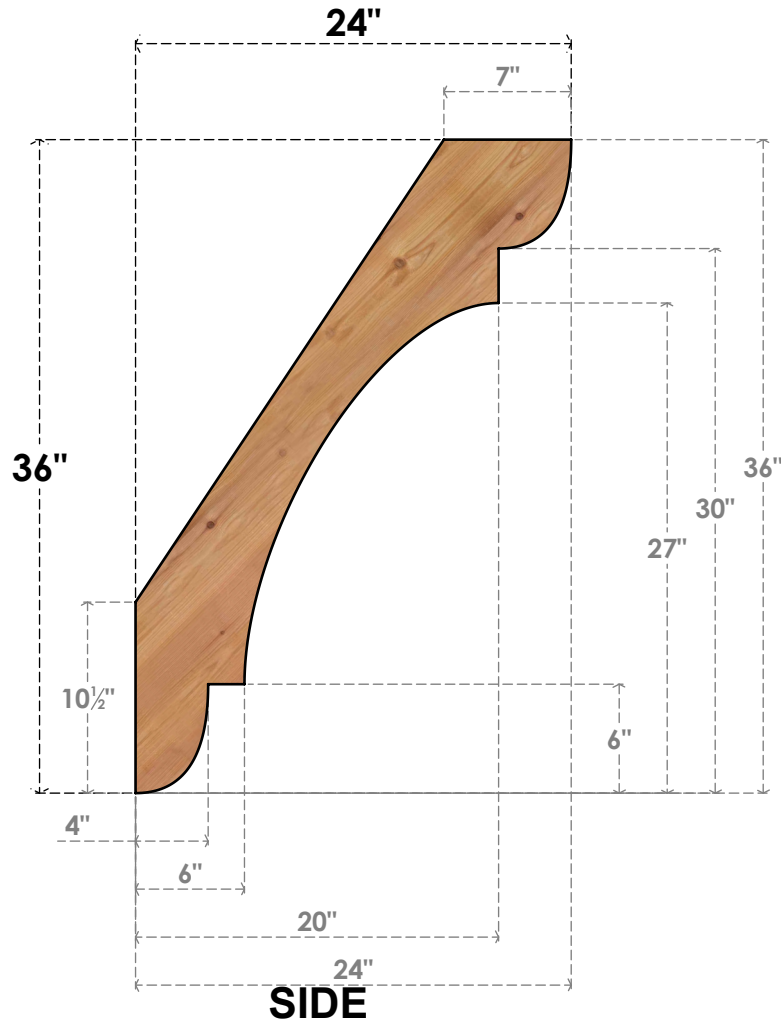

BRC06X24X36OLY00SWR

5 1/2"W X 24"D X 36"H OLYMPIC SMOOTH BRACE, WESTERN RED CEDAR

EKENA MILLWORK
 2300 WEST MAIN ST.
 CLARKSVILLE, TX 75426
 TOLL FREE: 866-607-0453
 WWW.EKENAMILLWORK.COM

NOTES

1. INSTALLATION TO BE COMPLETED IN ACCORDANCE WITH MANUFACTURER'S SPECIFICATIONS.
2. DRAWING MAY NOT BE TO SCALE
3. THIS DRAWING IS INTENDED FOR DESIGN AND PLANNING PURPOSES ONLY.
4. ALL INFORMATION CONTAINED HEREIN WAS CURRENT AT THE TIME OF DEVELOPMENT BUT MUST BE REVIEWED AND APPROVED BY THE PRODUCT MANUFACTURER TO BE CONSIDERED ACCURATE.
5. PRODUCTS ARE NOT KILN DRIED. THIS ITEM IS UNIQUE AND WILL CONTAIN THE NATURAL VARIATIONS THAT THE WOOD SPECIES OFFERS. THIS MAY RESULT IN VARIATIONS UP TO 1/4"